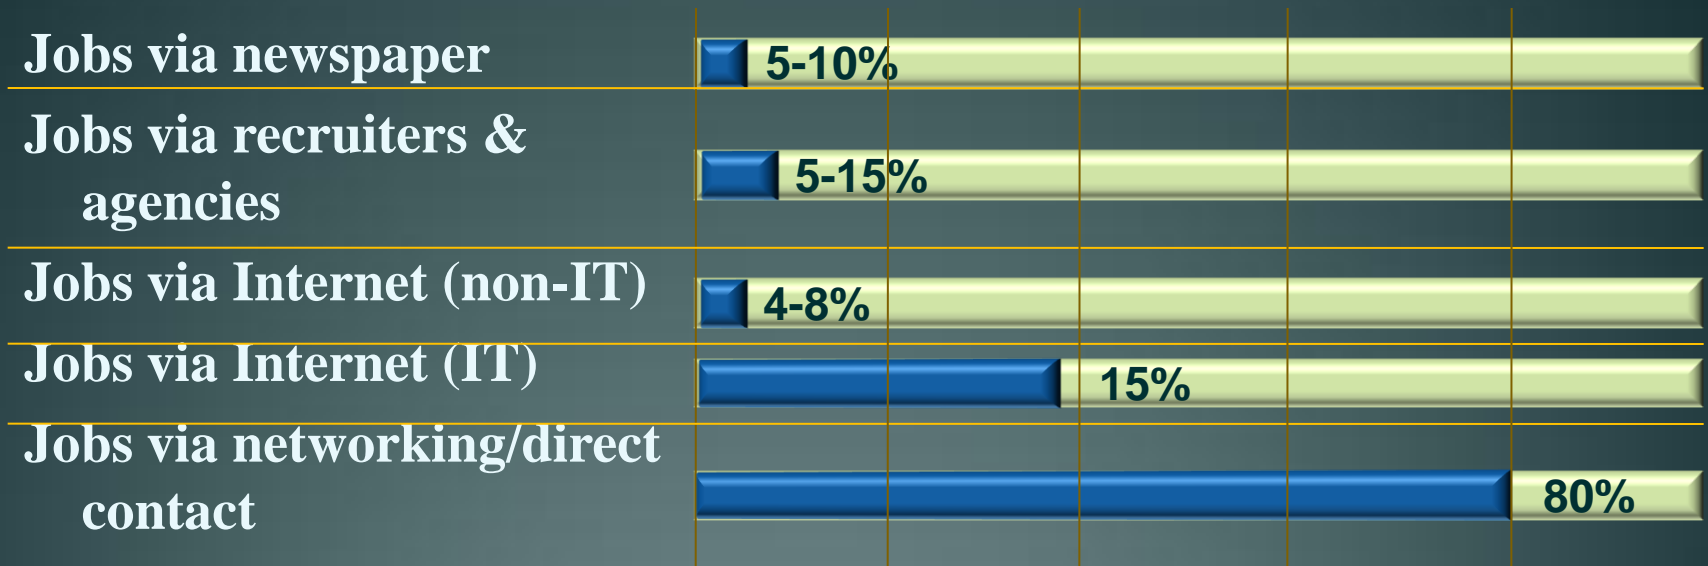

Emerald

Coast

Professionals

Job Search Statistics

Goal: Hiring Managers per week (2)

Goal: Network Contacts per week (40)

Hours per week in job search 35 - 40

Networking

Emerald Coast Professionals

A networking group designed to address the needs of highly qualified professionals during the job search process

Requirements

- Baccalaureate Degree

or

- Eight years of managerial or professional level experience